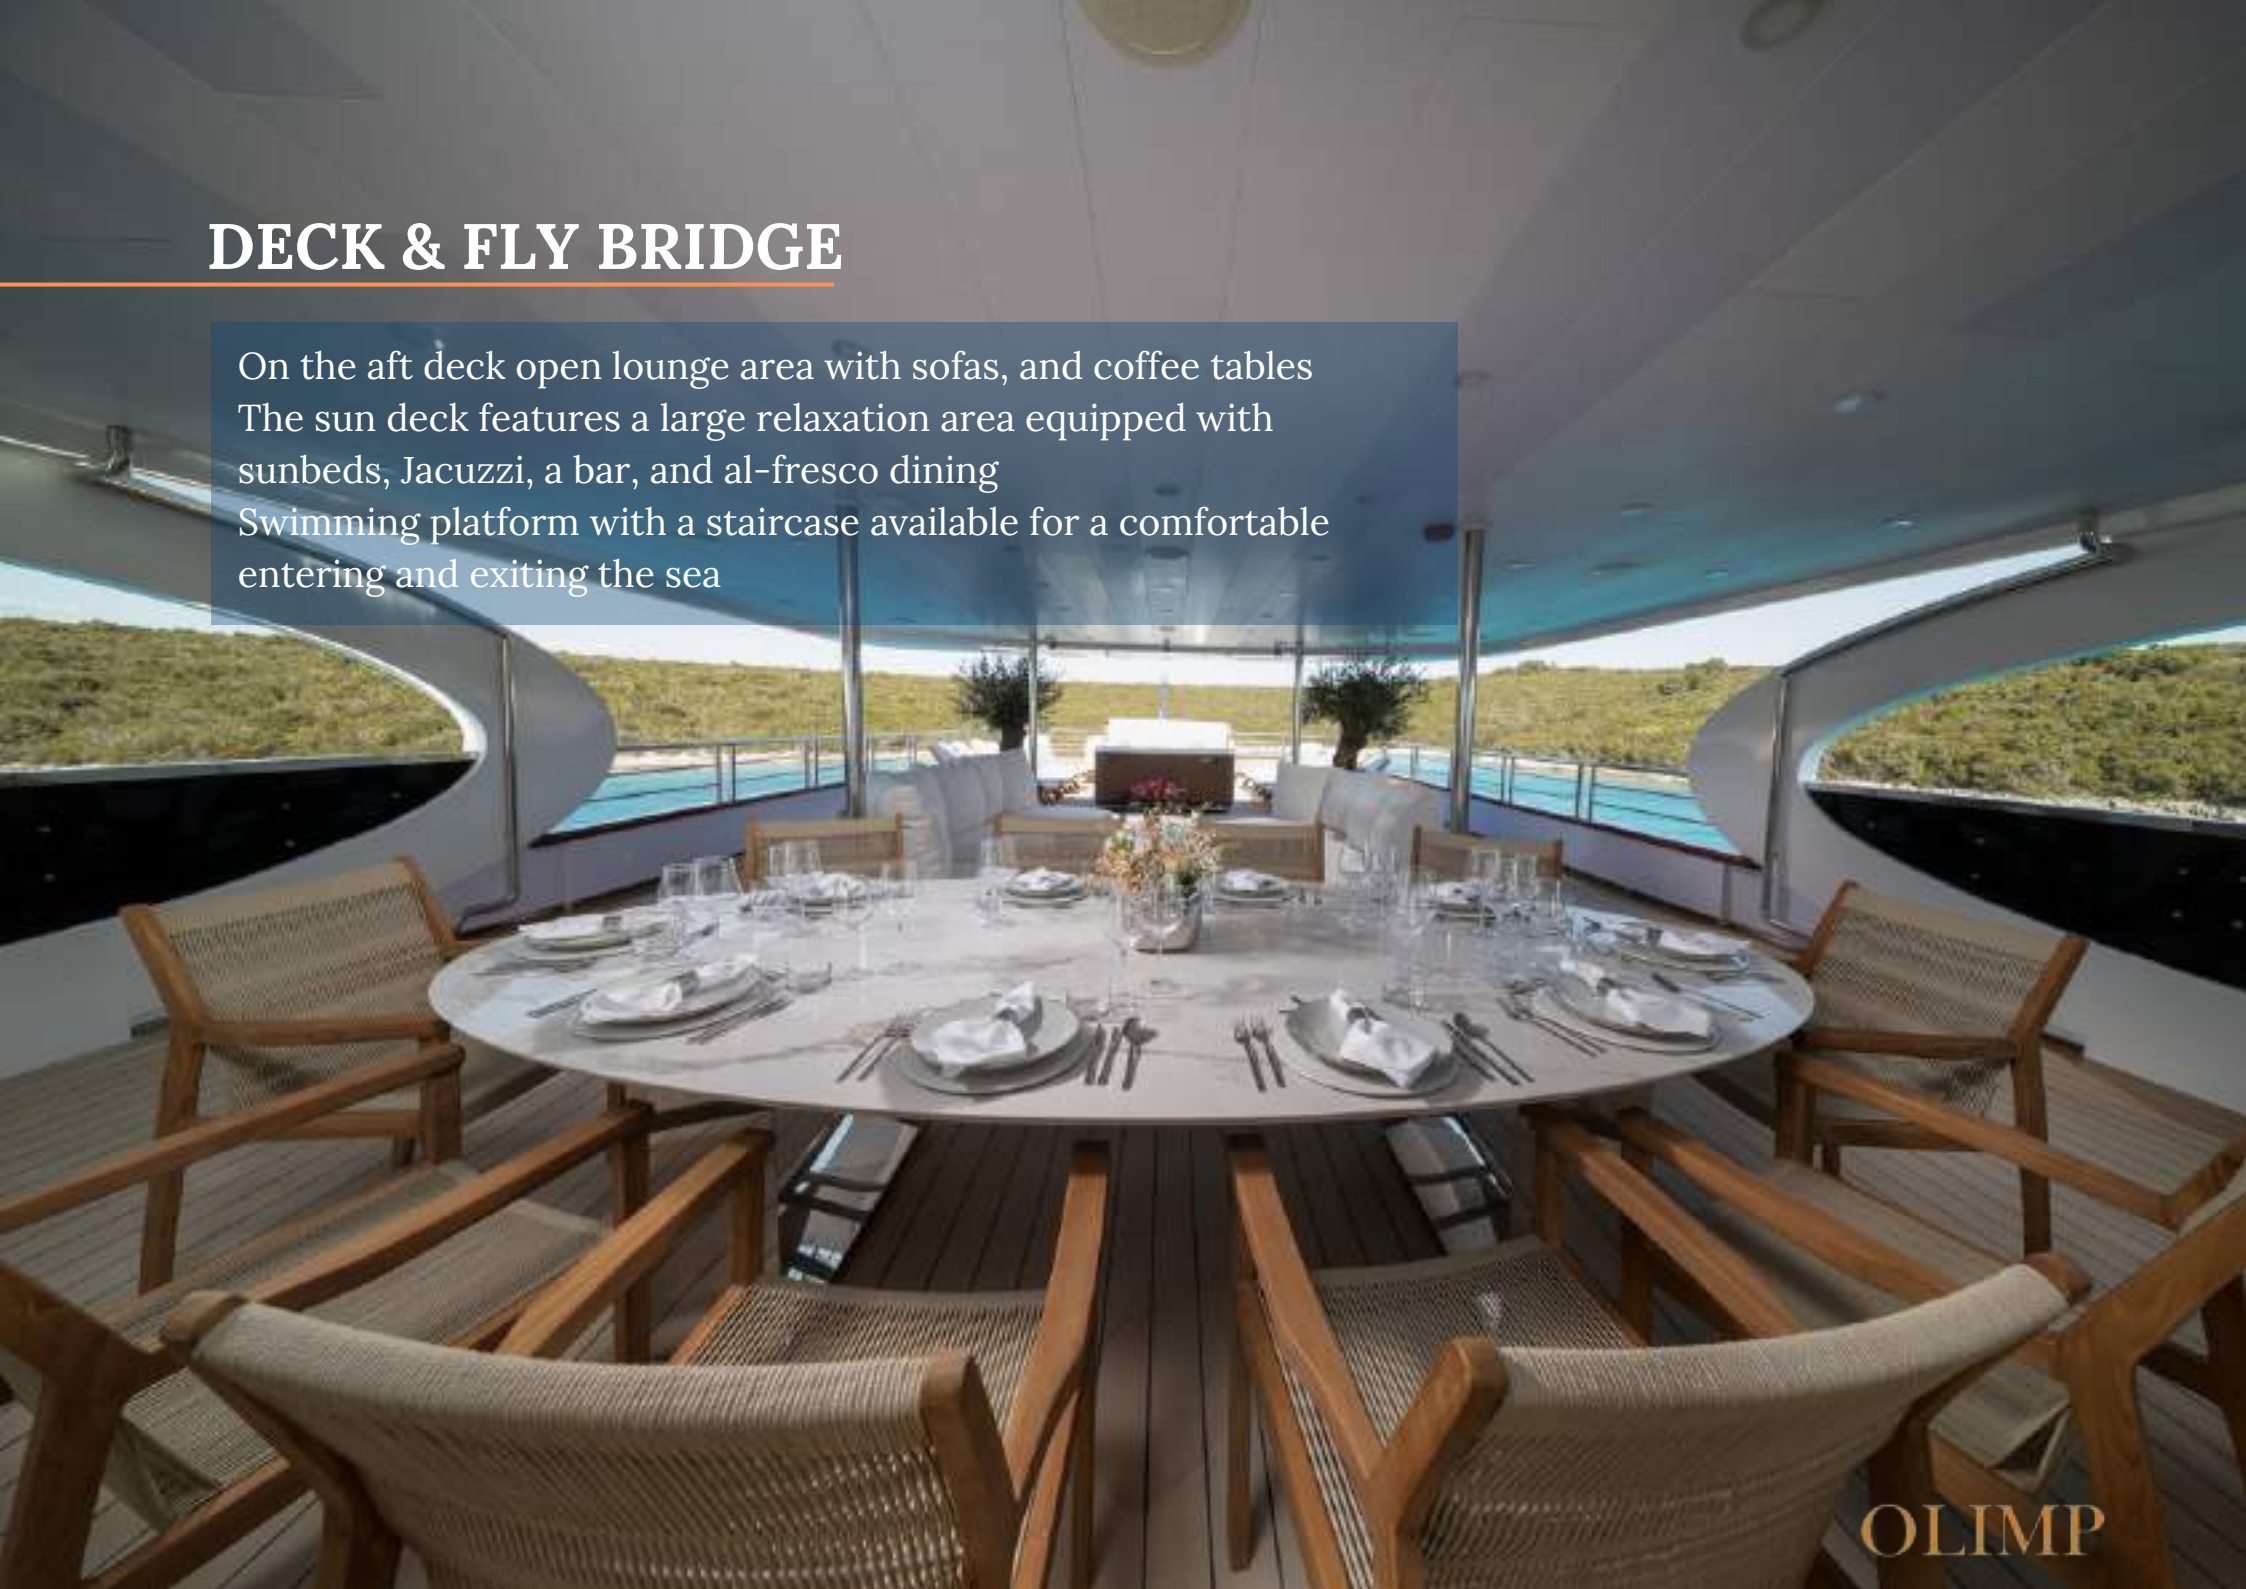

Length over all: **49 m**

Beam: **8.60 m**

Draft: **3.20 m**

Max speed: **10 knots**

OLIMP

HIGHLIGHTS

Spacious deck spaces
Modern and elegant interior design
Beautiful exterior area and open bar with shading options
Sundeck with Jacuzzi

DECK & FLY BRIDGE

On the aft deck open lounge area with sofas, and coffee tables
The sun deck features a large relaxation area equipped with sunbeds, Jacuzzi, a bar, and al-fresco dining
Swimming platform with a staircase available for a comfortable entering and exiting the sea

Snorkeling equipment

Inflatables

INTERIOR

Air conditioning throughout guest and crew areas

The Main Saloon combines a spacious and luxury dining area and bar; with an elegant lounge area with TV, DVD, USB